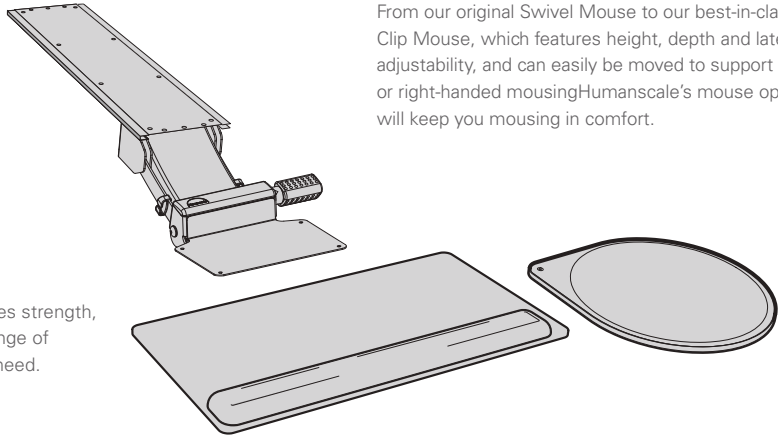

- Relaxed upper body
- Straight wrists
- User's back engaged with chair
- Neutral, low-risk, sustainable posture

The Neutral Reach Zone

"The area that can be conveniently reached with a sweep of the forearm while the upper arm hangs in a natural position at the side."

(Sanders & McCormick, 1993)

Humanscale keyboard systems ensure nearly all users can work consistently within their Neutral Reach Zone to maintain a low-risk posture.

Keyboard Components

Mechanisms

Humanscale offers nine award-winning, negative-tilt mechanism options, from our 5G, to our 5G, which combines easy dial-a-tilt and height adjustability with the strongest, most stable arm on the market. All of our mechanisms encourage low-risk typing postures and feature easy and intuitive adjustability.

Mouse Platforms

From our original Swivel Mouse to our best-in-class Clip Mouse, which features height, depth and lateral adjustability, and can easily be moved to support left- or right-handed mousing, Humanscale's mouse options will keep you mousing in comfort.