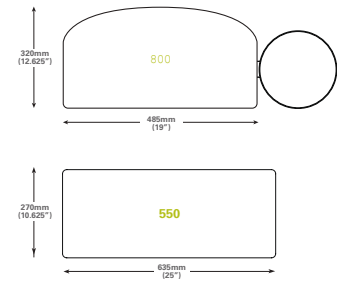

Straight Desk Configuration

Recommended Platforms

- 900 Standard keyboard platform with Clip Mouse *shown*
- 500 Big keyboard platform *shown*
- 950 Standard Compact keyboard platform with Clip Mouse
- 550 Big Compact keyboard platform

Diagonal Desk Configuration

Recommended Platforms

- 700 Diagonal keyboard platform with Clip Mouse *shown*
- 400 Diagonal Big keyboard platform *shown*
- 900 Standard keyboard platform with Clip Mouse
- 950 Standard Compact keyboard platform with Clip Mouse

Radiused Desk Configuration

Recommended Platforms

- 800 Radiused keyboard platform with Clip Mouse *shown*
- 550 Big Compact keyboard platform *shown*
- 900 Standard keyboard platform with Clip Mouse
- 950 Standard Compact keyboard platform with Clip Mouse