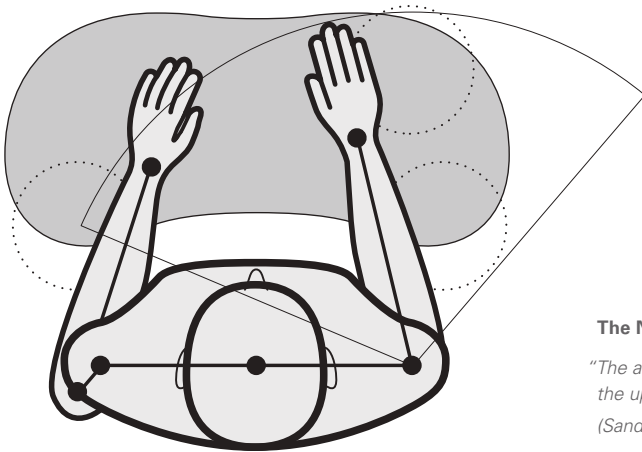

"A decade of ergonomics research shows that using a negatively sloped adjustable keyboard tray maximises the time spent working in neutral hand, wrist and upper body postures. These postural benefits can't be achieved by just using a keyboard on a height-adjustable work surface."

—Professor Alan Hedge, Cornell University

Without a keyboard support

- User hunches forward
- Wrists extended
- No chair support
- Risk of carpal tunnel syndrome and neck, shoulder and back pain

With a keyboard support

- Relaxed upper body
- Straight wrists
- User's back engaged with chair
- Neutral, low-risk, sustainable posture

The Neutral Reach Zone

"The area that can be conveniently reached with a sweep of the forearm while the upper arm hangs in a natural position at the side."

(Sanders & McCormick, 1993)

Humanscale keyboard systems ensure nearly all users can work consistently within their Neutral Reach Zone to maintain a low-risk posture.

Keyboard Components

Mechanisms

Humanscale offers nine award-winning, negative-tilt mechanism options, from our 5G, to our 5G, which combines easy dial-a-tilt and height adjustability with the strongest, most stable arm on the market. All of our mechanisms encourage low-risk typing postures and feature easy and intuitive adjustability.