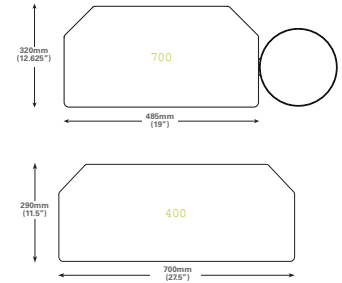

Diagonal Desk Configuration

Recommended Platforms

- 700 Diagonal keyboard platform with Clip Mouse *shown*
- 400 Diagonal Big keyboard platform *shown*
- 900 Standard keyboard platform with Clip Mouse
- 950 Standard Compact keyboard platform with Clip Mouse

Radiused Desk Configuration

Recommended Platforms

- 800 Radiused keyboard platform with Clip Mouse *shown*
- 550 Big Compact keyboard platform *shown*
- 900 Standard keyboard platform with Clip Mouse
- 950 Standard Compact keyboard platform with Clip Mouse

90-Degree Desk with DE200 Corner Sleeve Configuration

Recommended Platforms

- 950 Standard Compact keyboard platform with Clip Mouse *shown*
- 600 Extender keyboard platform with Clip Mouse *shown*
- 700 Diagonal keyboard platform with Clip Mouse
- 900 Standard keyboard platform with Clip Mouse