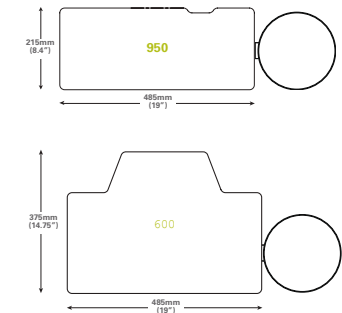

Radiused Desk Configuration

Recommended Platforms

- 800 Radiused keyboard platform with Clip Mouse *shown*
- 550 Big Compact keyboard platform *shown*
- 900 Standard keyboard platform with Clip Mouse
- 950 Standard Compact keyboard platform with Clip Mouse

90-Degree Desk with DE200 Corner Sleeve Configuration

Recommended Platforms

- 950 Standard Compact keyboard platform with Clip Mouse *shown*
- 600 Extender keyboard platform with Clip Mouse *shown*
- 700 Diagonal keyboard platform with Clip Mouse
- 900 Standard keyboard platform with Clip Mouse