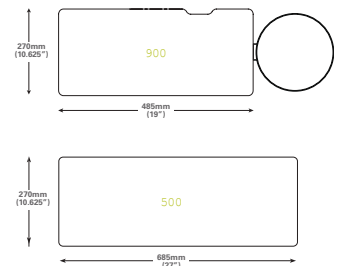

Straight Desk Configuration

Recommended Platforms

- 900 Standard keyboard platform with Clip Mouse *shown*
- 500 Big keyboard platform *shown*
- 950 Standard Compact keyboard platform with Clip Mouse
- 550 Big Compact keyboard platform