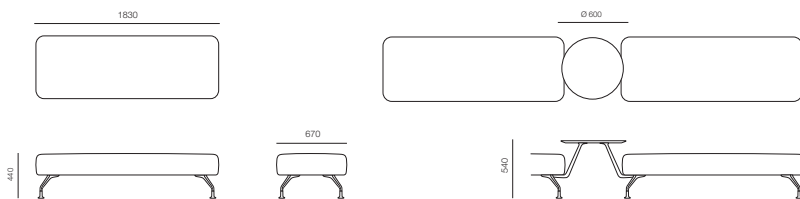

Acre 01

Acre Link Table