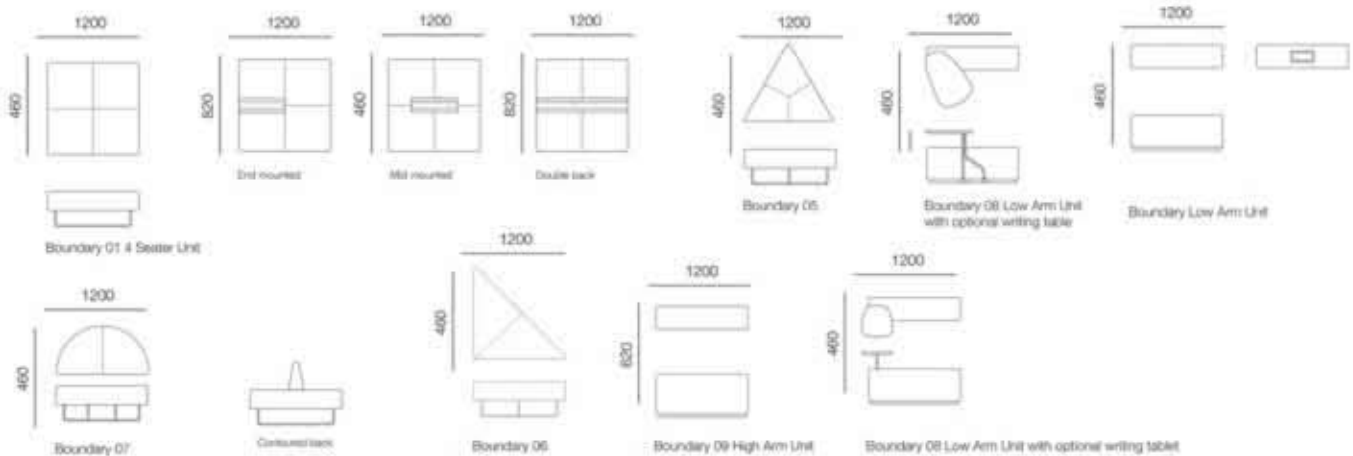

www.orangebox.com

London Showroom

33-39 Bowling Green Lane
London
EC1R 0BJ

T +44 (0)20 7837 9922

F +44 (0)20 7837 4441

orangebox