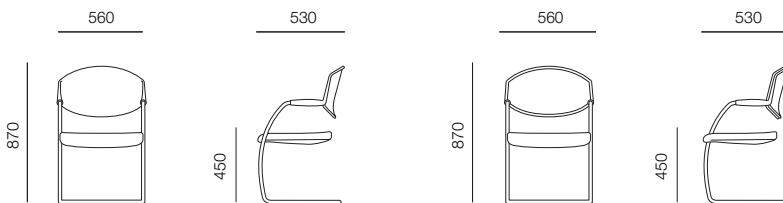

G16 6003

G16 6203