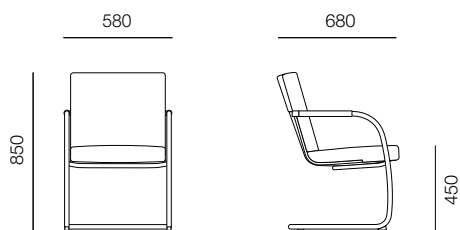

Optional Upcharges

Satin Frame

Walnut Veneer

Sound 01