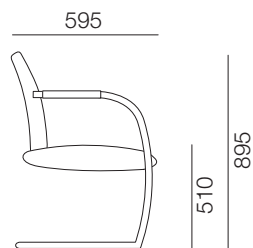

Wave Meeting Chair

Standard Product Information

Cantilever Frame Elliptical Tubular Steel finished in RAL 9006.

Two Tone Fabric The seat and back can be specified in different colours from the same fabric range (arms will be same as seat). If colours from different fabric ranges are required, the price will be taken from the higher fabric group and the two tone fabric upcharge applied.

Optional Upcharges

Chrome cantilever frame
Two Tone Fabric

Wave 01

www.orangebox.com

London Showroom

33-39 Bowling Green Lane
London
EC1R 0BJ
T +44 (0)20 7837 9922
F +44 (0)20 7837 4441