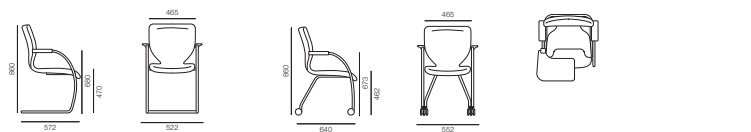

Lite Chair

- Chrome Frame
- Beech Stained to colour
- Linking device RAL 9006