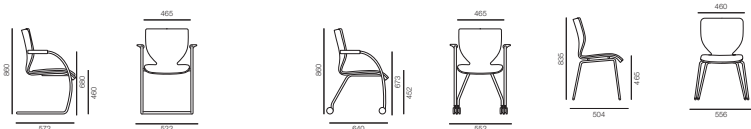

X10-FLA Upholstered 4 Leg Armchair

X10-CAW Show-wood Stacking Cantilever Armchair

X10-FLW Show-wood 4 Leg Armchair

X10-FLS Show-wood 4 Leg Lite Stacking Chair