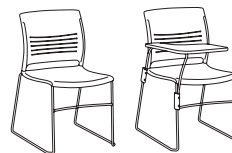

High Density (HD)

W 19-1/2" D 22-1/4" H 32-1/2"
Seat: W 17-3/4" D 18-1/2" H 17-1/2"
Tablet: W 12" D 20-1/2"
Tablet clearance: 14-1/2"